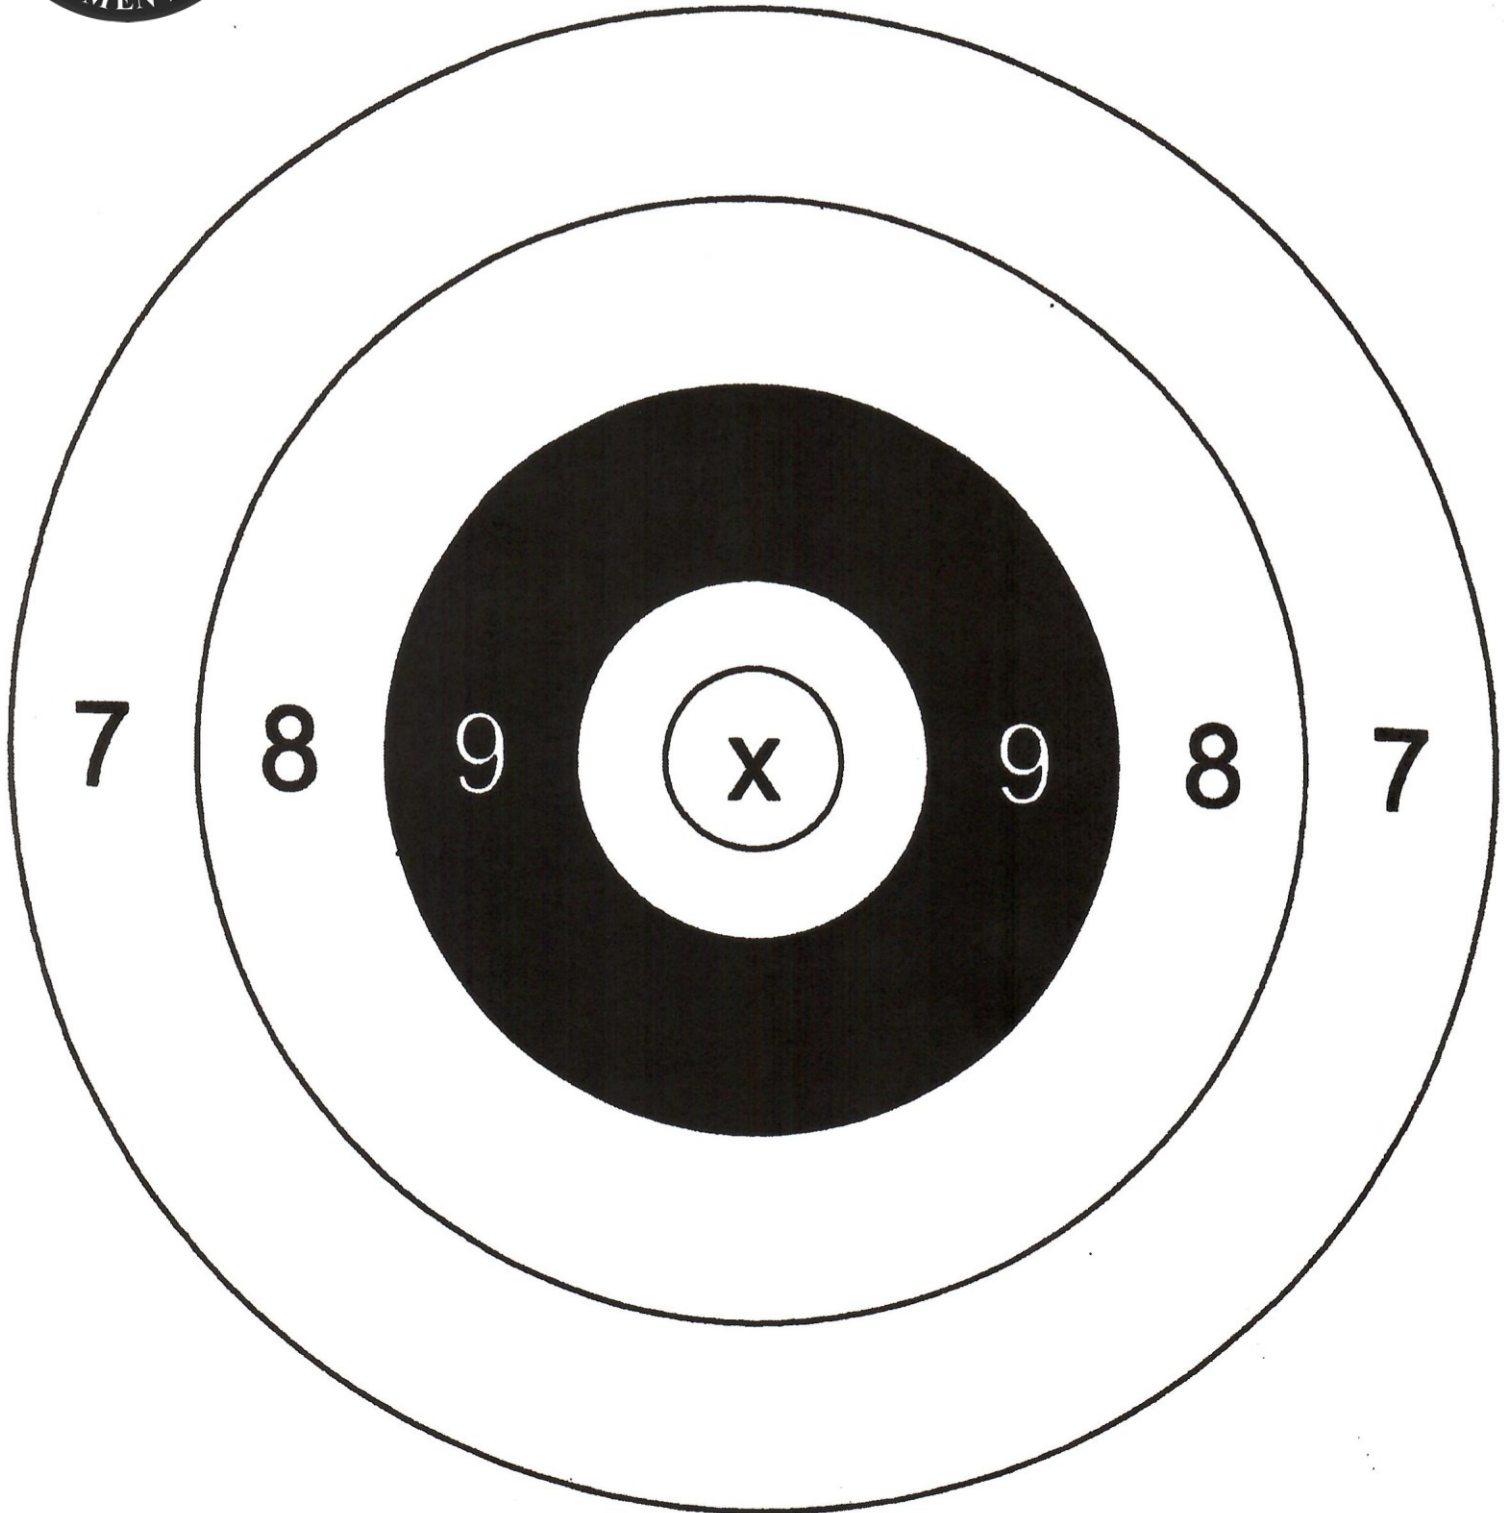

OFFICIAL INDOOR PISTOL RANGE TARGET

ALIGN THE 'X' WITH THE WHITE LINE ON THE BACKSTOP OF THE PISTOL RANGE